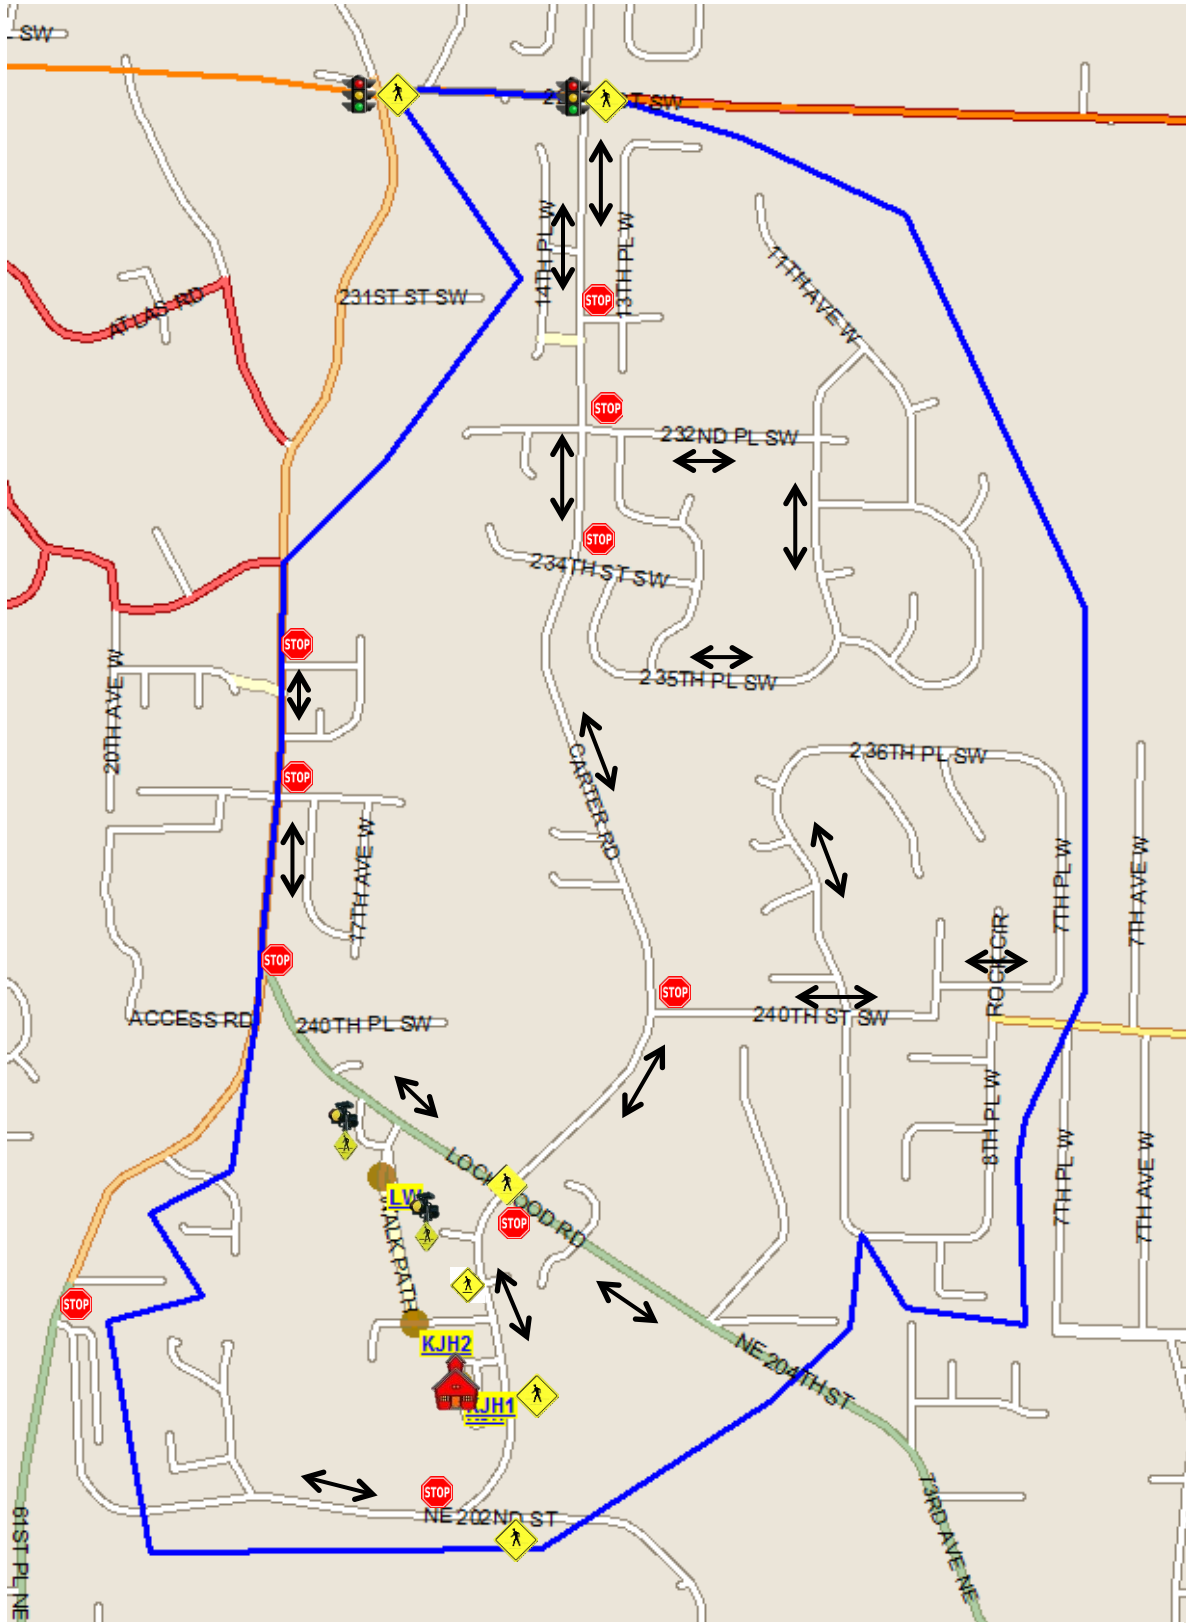

KENMORE JR SUGGESTED WALK PATH

-  SCHOOL BOUNDARY
-  CROSSWALK
-  BEACON
-  WALK BOUNDARY
-  TRAFFIC LIGHT
-  SUGGESTED WALK PATH