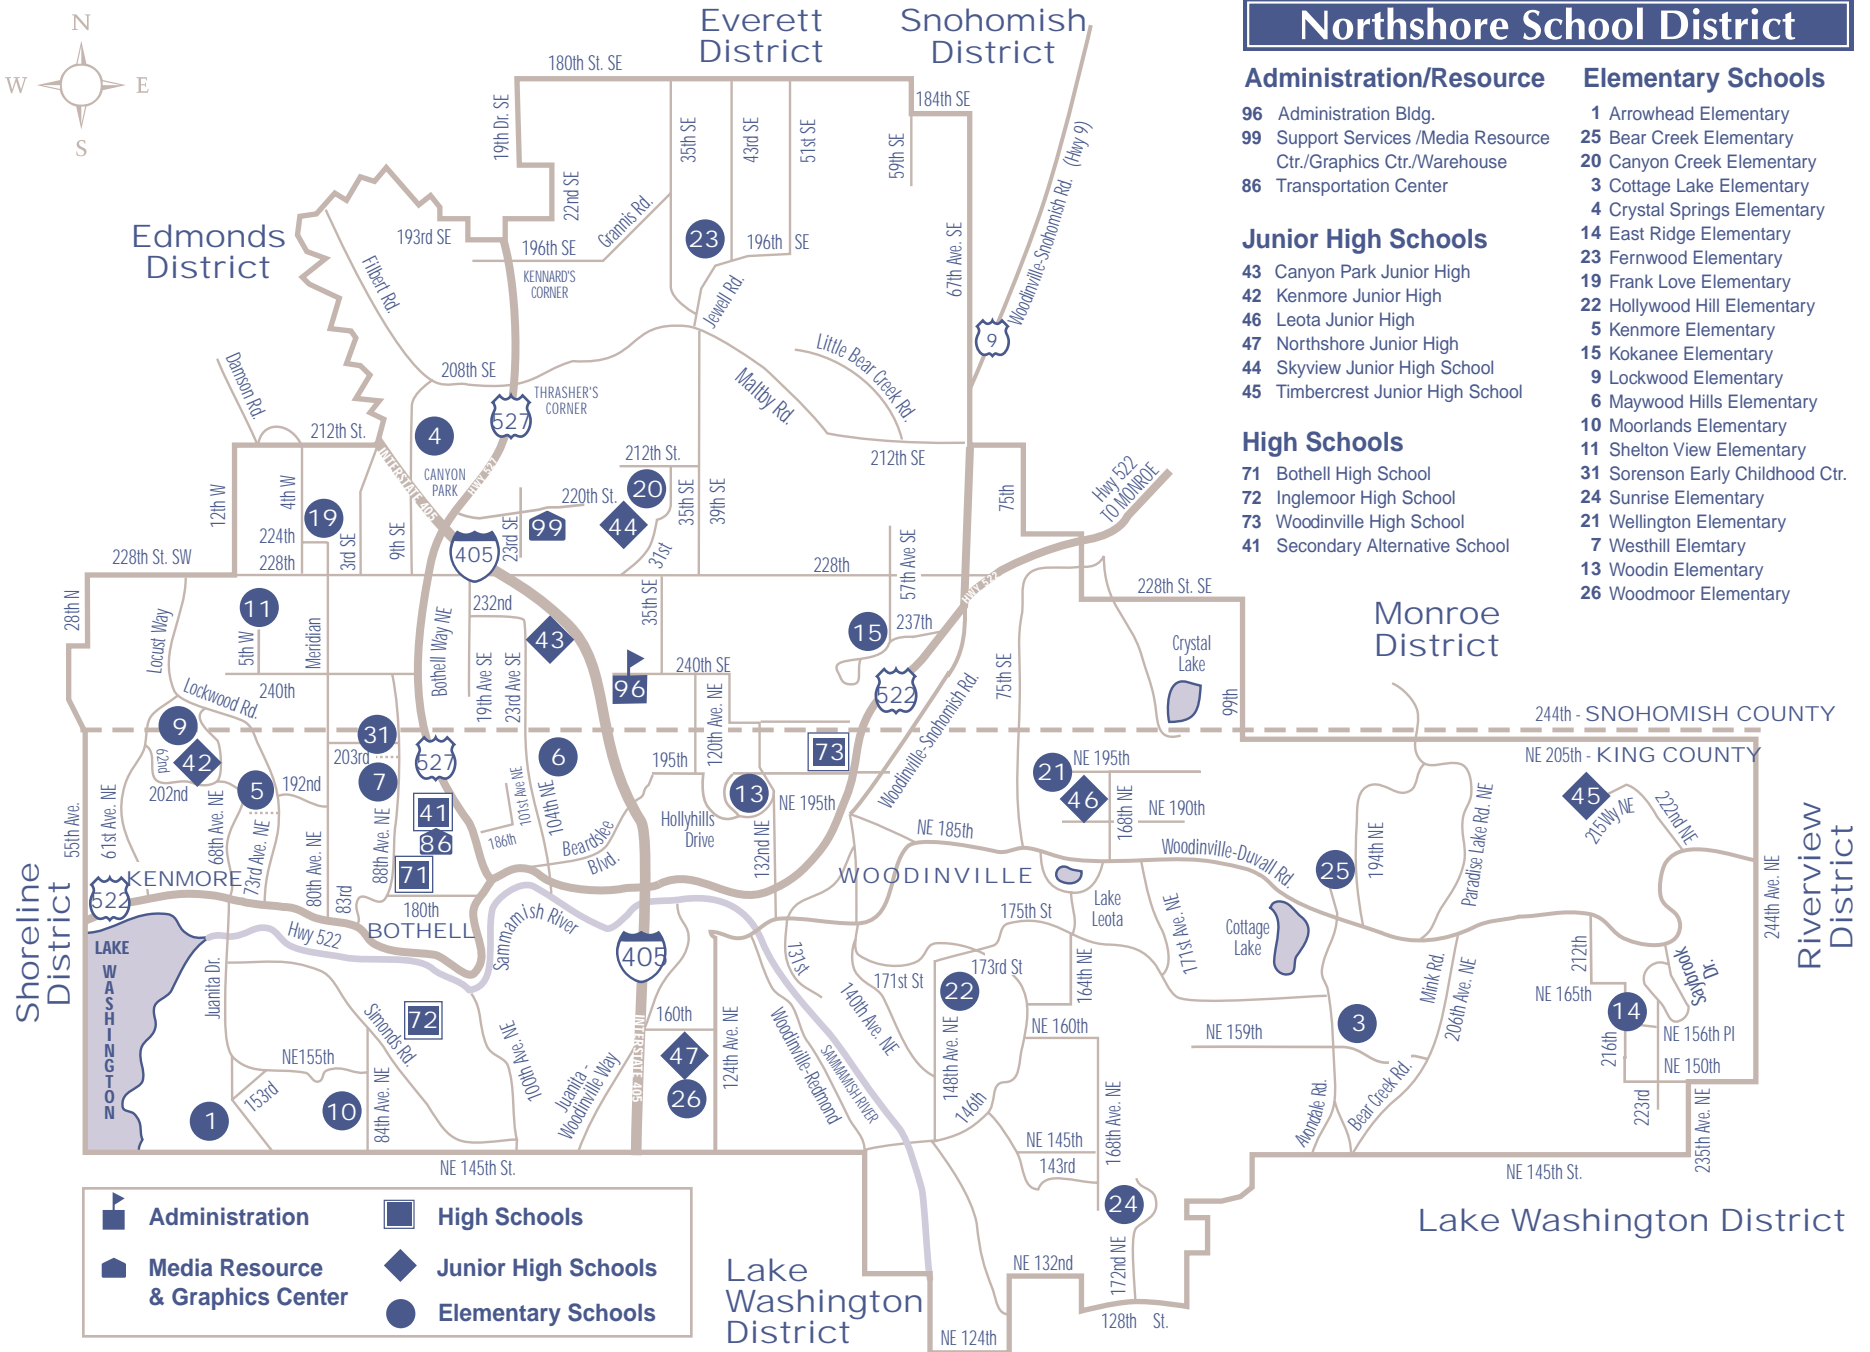

Northshore School District

Administration/Resource

- 96 Administration Bldg.
- 99 Support Services /Media Resource Ctr./Graphics Ctr./Warehouse
- 86 Transportation Center

Junior High Schools

- 43 Canyon Park Junior High
- 42 Kenmore Junior High
- 46 Leota Junior High
- 47 Northshore Junior High
- 44 Skyview Junior High School
- 45 Timbercrest Junior High School

High Schools

- 71 Bothell High School
- 72 Inglemore High School
- 73 Woodinville High School
- 41 Secondary Alternative School

Elementary Schools

- 1 Arrowhead Elementary
- 25 Bear Creek Elementary
- 20 Canyon Creek Elementary
- 3 Cottage Lake Elementary
- 4 Crystal Springs Elementary
- 14 East Ridge Elementary
- 23 Fernwood Elementary
- 19 Frank Love Elementary
- 22 Hollywood Hill Elementary
- 5 Kenmore Elementary
- 15 Kokanee Elementary
- 9 Lockwood Elementary
- 6 Maywood Hills Elementary
- 10 Moorlands Elementary
- 11 Shelton View Elementary
- 31 Sorenson Early Childhood Ctr.
- 24 Sunrise Elementary
- 21 Wellington Elementary
- 7 Westhill Elementary
- 13 Woodin Elementary
- 26 Woodmoor Elementary

Administration	High Schools
Media Resource & Graphics Center	Junior High Schools
	Elementary Schools